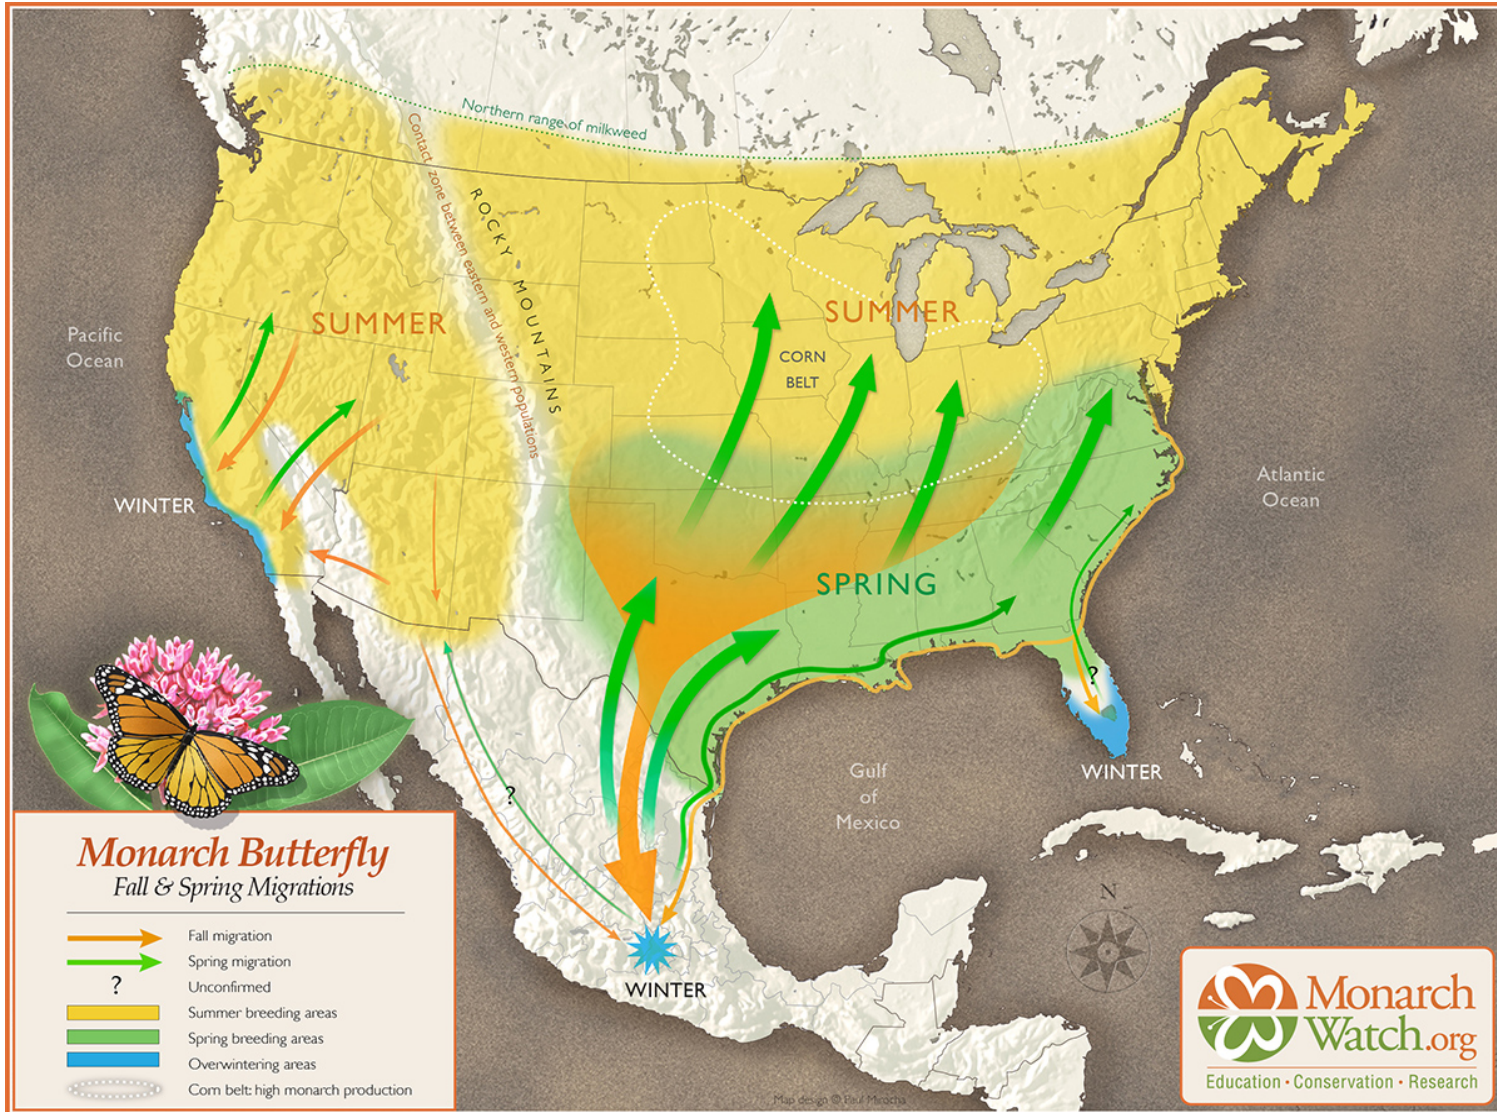

# Migration Map for the Monarch Butterflies

## MONARCH WAYSTATION PROGRAM

Each fall, hundreds of millions of monarch butterflies migrate from the United States and Canada to mountains in central Mexico where they wait out the winter until conditions favor a return flight in the spring. The monarch migration is truly one of the world's greatest natural wonders yet it is threatened by habitat loss at overwintering grounds in Mexico and throughout breeding areas in the United States and Canada.

Monarch Waystations are places that provide resources necessary for monarchs to produce successive generations and sustain their migration. Without milkweeds throughout their spring and summer breeding areas in North America, monarchs would not be able to produce the successive generations that culminate in the migration each fall. Similarly, without nectar from flowers these fall migratory monarch butterflies would be unable to make their long journey to overwintering grounds in Mexico. The need for host plants for larvae and energy sources for adults applies to all monarch and butterfly populations around the world.

The Migration Map shows the Fall and Spring Migration of the Monarch Butterfly.

We have been blessed with a beautiful array of Monarch Butterflies since we planted our Waystation. Please feel free to visit Saint Mary Cemetery to experience these wonders of nature in flight.